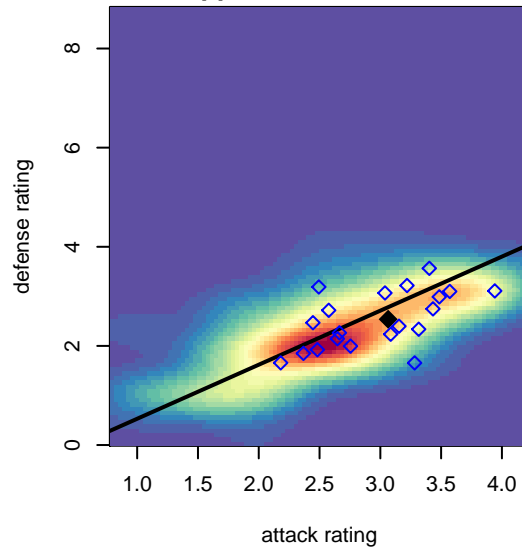

Spokane Sounders B B01

SSC Shadow
 Spokane, WA
 B01 total strength=1608
 attack=21.42 defense=12.65
 fall league = RCL B01 Div 3
 notes= Houston 2016

alt names used:
 Spokane Sounders B01B
 SSC SOUNDERS B01 SHALE (WA)
 SSC SOUNDERS B01 SHALE (WA)
 Spokane Sounders B01B

Venues played:
 2017 Nike Crossfire Challenge Silver Group U1
 2017 Oswego Nike Cup Silver U17
 2017 Les Schwab NW Cup High School
 2017 RCL B01 Div 3
 2017 WYS Presidents Cup B01 Division 1

Spokane Sounders B B01
 Dots are actual minus expected GF (blue circles) and GA (red triangles).
 Blue line is smoothed change in attack strength. Red is smoothed change in defense strength.

**attack and defense variance (black dot)
relative to other teams
and top 10 in region**

**attack and defense rating
relative to others at age
and all opponents in last 13 months**

Performance relative to 13 month average