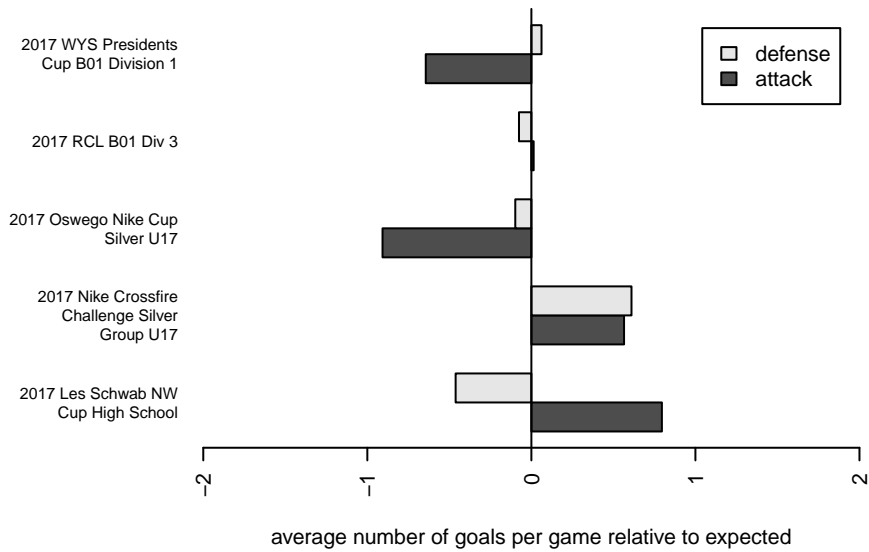

Spokane Sounders B B01

SSC Shadow
 Spokane, WA
 B01 total strength=1608
 attack=21.42 defense=12.65
 fall league = RCL B01 Div 3
 notes= Houston 2016

alt names used:
 Spokane Sounders B01B
 SSC SOUNDERS B01 SHALE (WA)
 SSC SOUNDERS B01 SHALE (WA)
 Spokane Sounders B01B

Venues played:
 2017 Nike Crossfire Challenge Silver Group U1
 2017 Oswego Nike Cup Silver U17
 2017 Les Schwab NW Cup High School
 2017 RCL B01 Div 3
 2017 WYS Presidents Cup B01 Division 1

Spokane Sounders B B01
 Dots are actual minus expected GF (blue circles) and GA (red triangles).
 Blue line is smoothed change in attack strength. Red is smoothed change in defense strength.

**attack and defense variance (black dot)
relative to other teams
and top 10 in region**

**attack and defense rating
relative to others at age
and all opponents in last 13 months**

Performance relative to 13 month average