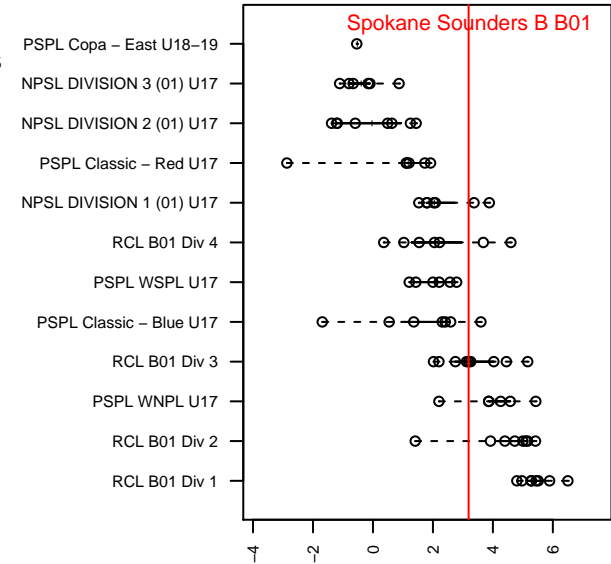

Spokane Sounders B B01

SSC Shadow
 Spokane, WA
 B01 total strength=1608
 attack=21.42 defense=12.65
 fall league = RCL B01 Div 3
 notes= Houston 2016

alt names used:
 Spokane Sounders B01B
 SSC SOUNDERS B01 SHALE (WA)
 SSC SOUNDERS B01 SHALE (WA)
 Spokane Sounders B01B

Venues played:
 2017 Nike Crossfire Challenge Silver Group U1
 2017 Oswego Nike Cup Silver U17
 2017 Les Schwab NW Cup High School
 2017 RCL B01 Div 3
 2017 WYS Presidents Cup B01 Division 1

Spokane Sounders B B01
 Dots are actual minus expected GF (blue circles) and GA (red triangles).
 Blue line is smoothed change in attack strength. Red is smoothed change in defense strength.

**attack and defense variance (black dot)
relative to other teams
and top 10 in region**

**attack and defense rating
relative to others at age
and all opponents in last 13 months**

Performance relative to 13 month average