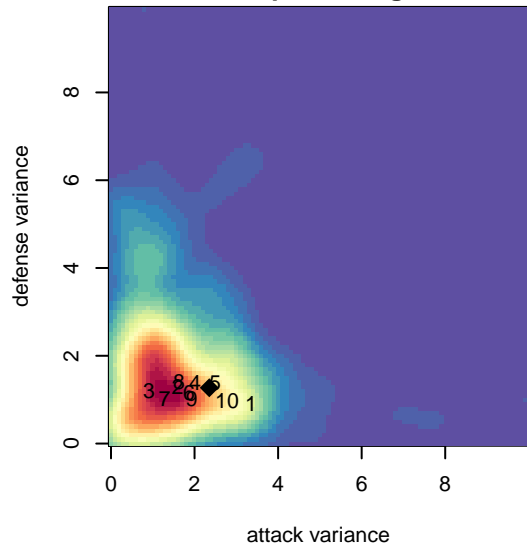

Spokane Sounders B B01

SSC Shadow
 Spokane, WA
 B01 total strength=1608
 attack=21.42 defense=12.65
 fall league = RCL B01 Div 3
 notes= Houston 2016

alt names used:
 Spokane Sounders B01B
 SSC SOUNDERS B01 SHALE (WA)
 SSC SOUNDERS B01 SHALE (WA)
 Spokane Sounders B01B

Venues played:
 2017 Nike Crossfire Challenge Silver Group U1
 2017 Oswego Nike Cup Silver U17
 2017 Les Schwab NW Cup High School
 2017 RCL B01 Div 3
 2017 WYS Presidents Cup B01 Division 1

Spokane Sounders B B01
 Dots are actual minus expected GF (blue circles) and GA (red triangles).
 Blue line is smoothed change in attack strength. Red is smoothed change in defense strength.

**attack and defense variance (black dot)
relative to other teams
and top 10 in region**

**attack and defense rating
relative to others at age
and all opponents in last 13 months**

Performance relative to 13 month average