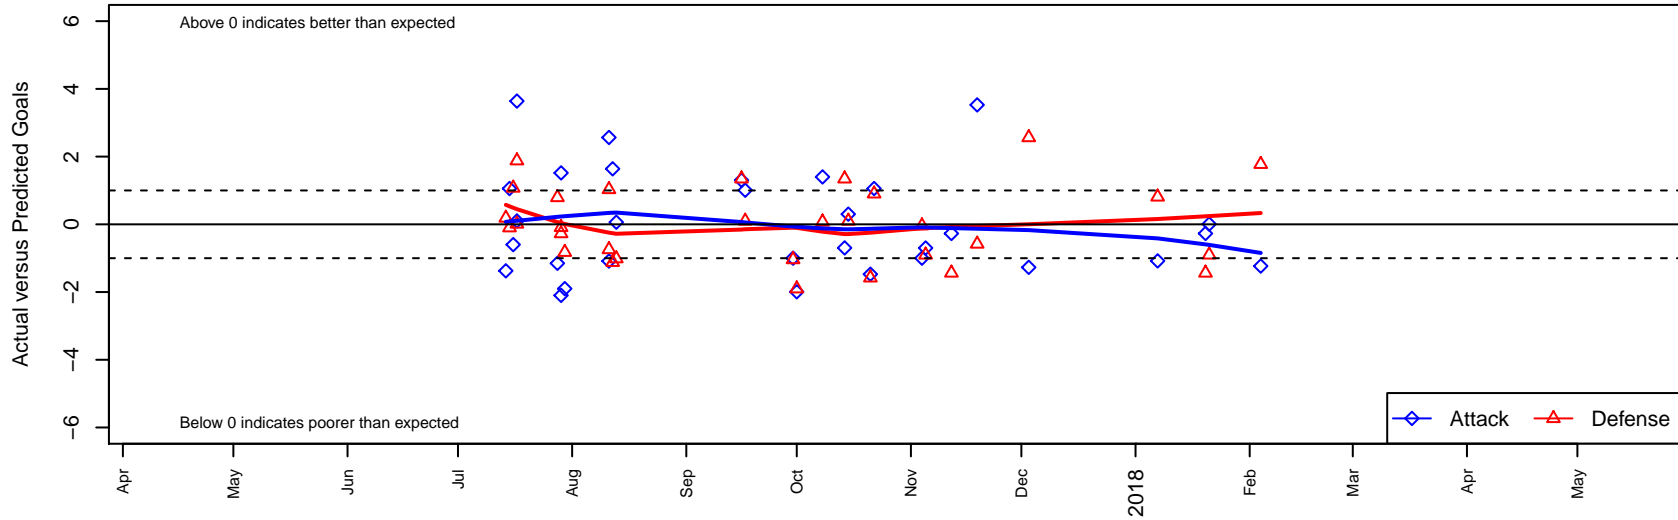

Spokane Sounders B B01

SSC Shadow
 Spokane, WA
 B01 total strength=1608
 attack=21.42 defense=12.65
 fall league = RCL B01 Div 3
 notes= Houston 2016

alt names used:
 Spokane Sounders B01B
 SSC SOUNDERS B01 SHALE (WA)
 SSC SOUNDERS B01 SHALE (WA)
 Spokane Sounders B01B

Venues played:
 2017 Nike Crossfire Challenge Silver Group U1
 2017 Oswego Nike Cup Silver U17
 2017 Les Schwab NW Cup High School
 2017 RCL B01 Div 3
 2017 WYS Presidents Cup B01 Division 1

Spokane Sounders B B01
 Dots are actual minus expected GF (blue circles) and GA (red triangles).
 Blue line is smoothed change in attack strength. Red is smoothed change in defense strength.

**attack and defense variance (black dot)
relative to other teams
and top 10 in region**

**attack and defense rating
relative to others at age
and all opponents in last 13 months**

Performance relative to 13 month average