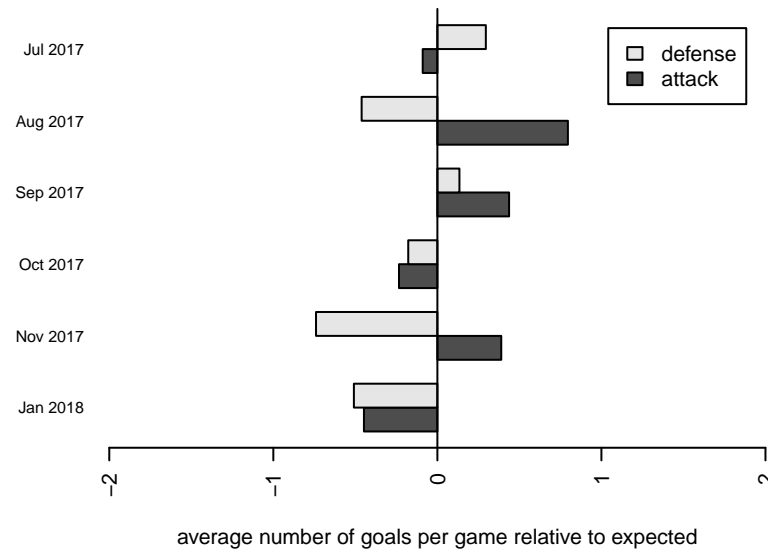

Performance relative to 13 month average